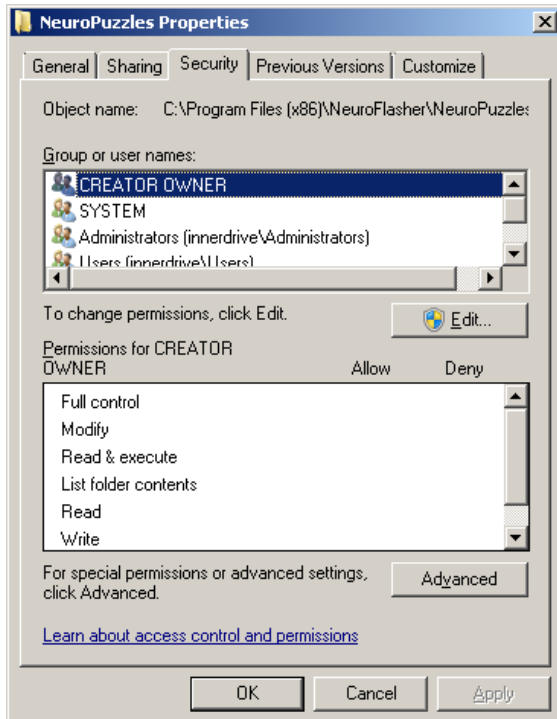

- Click on the tab Security: