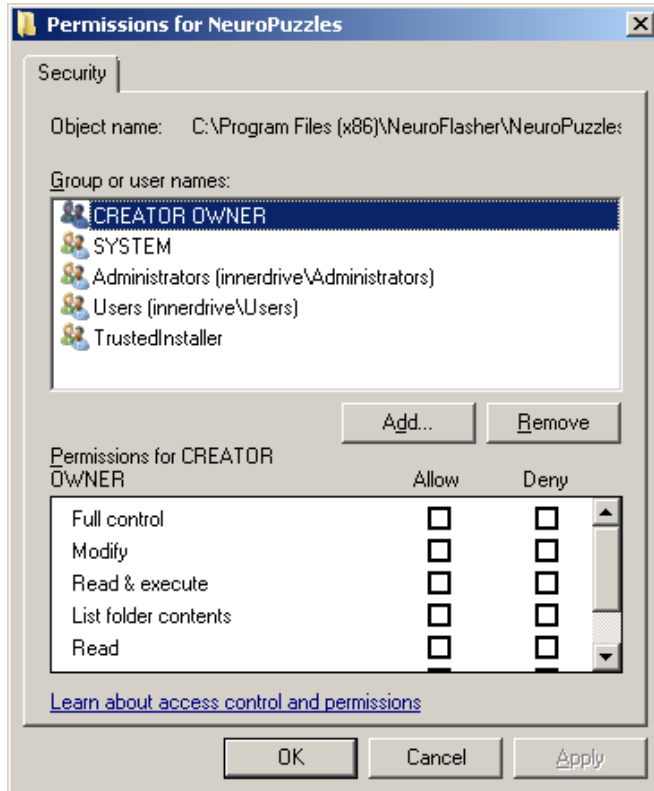

- Click on Edit: