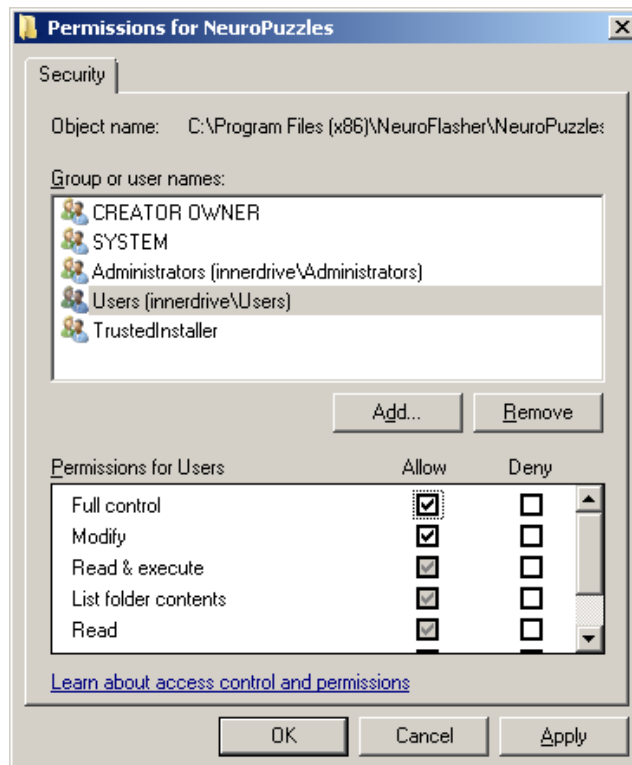

- Select Users in the “Group or user names-box” and select Full control -> ‘allow’ in the “Permission for users-box”